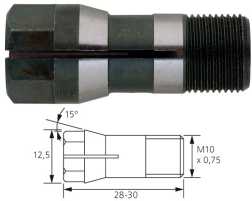

1	93057 COLLET SPZ 3MM GROUP 6	95032503	4007220212875	1	ST