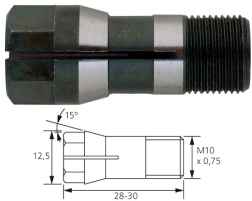

80104010-01

Item no.	Description	Article no.	EAN	Quantity	Selling Unit	Part
1	95032511	95032511	4007220212912	1	ST	

1	93064 COLLET SPZ 8MM GROUP 6	95032517	4007220212936	1	ST	
---	------------------------------	----------	---------------	---	----	--

1	93057 COLLET SPZ 3MM GROUP 6	95032503	4007220212875	1	ST	
---	------------------------------	----------	---------------	---	----	--

1	95032508	95032508	4007220212905	1	ST	
---	----------	----------	---------------	---	----	--

80104010-01

Item no.	Description	Article no.	EAN	Quantity	Selling Unit	Part
1	93072 COLLET SPZ 1/8" GROUP 6	95032504	4007220212882	1	ST	

2	97369 LOCK	95276401	4007220214930	1	ST	
---	------------	----------	---------------	---	----	--