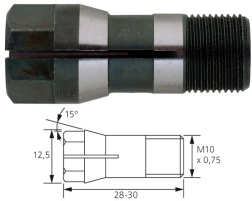

**80104060-01**

Item no.	Description	Article no.	EAN	Quantity	Selling Unit	Part
1	93074 COLLET SPZ 1/4" GROUP 6	95032502	4007220212868	1	ST	

1	95032508	95032508	4007220212905	1	ST	
---	----------	----------	---------------	---	----	--

1	93072 COLLET SPZ 1/8" GROUP 6	95032504	4007220212882	1	ST	
---	-------------------------------	----------	---------------	---	----	--

1	93068 COLLET 3/16"	95032515	4007220846964	1	ST	
---	--------------------	----------	---------------	---	----	--