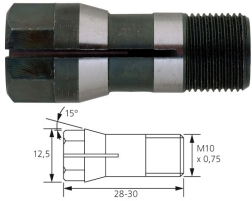

**80104060-01**

Item no.	Description	Article no.	EAN	Quantity	Selling Unit	Part
1	93074 COLLET SPZ 1/4" GROUP 6	95032502	4007220212868	1	ST	

1	95032508	95032508	4007220212905	1	ST	
---	----------	----------	---------------	---	----	--

1	93072 COLLET SPZ 1/8" GROUP 6	95032504	4007220212882	1	ST	
---	-------------------------------	----------	---------------	---	----	--

1	93068 COLLET 3/16"	95032515	4007220846964	1	ST	
---	--------------------	----------	---------------	---	----	--