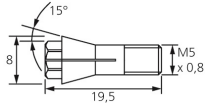

**80105100-01**

Item no.	Description	Article no.	EAN	Quantity	Selling Unit	Part
1	93238 COLLET 3MM GROUP15	98980000	4007220851814	1	ST	

1	93240 COLLET 3/32" GROUP15	98980002	4007220851838	1	ST	
---	----------------------------	----------	---------------	---	----	--