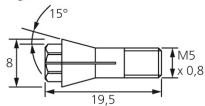

**80105100-01**

Item no.	Description	Article no.	EAN	Quantity	Selling Unit	Part
1	93238 COLLET 3MM GROUP15	98980000	4007220851814	1	ST	

1	93240 COLLET 3/32" GROUP15	98980002	4007220851838	1	ST	
---	----------------------------	----------	---------------	---	----	--