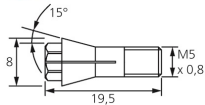

2	97583 FRONT END CAP	98980011	4007220875872	1	ST