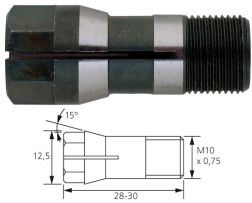

**80106020-01**

Item no.	Description	Article no.	EAN	Quantity	Selling Unit	Part
1	93062 COLLET SPZ 6MM GROUP 6	95032501	4007220212851	1	ST	

1	93057 COLLET SPZ 3MM GROUP 6	95032503	4007220212875	1	ST	
---	------------------------------	----------	---------------	---	----	--

**80106020-01**

Item no.	Description	Article no.	EAN	Quantity	Selling Unit	Part
1	93074 COLLET SPZ 1/4" GROUP 6	95032502	4007220212868	1	ST	

1	95032508	95032508	4007220212905	1	ST	
---	----------	----------	---------------	---	----	--