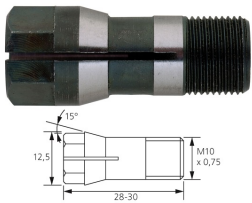

1	95032510	95032510	4007220538791	1	ST