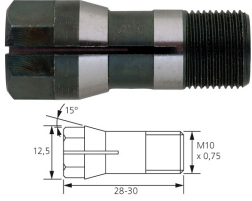

80106020-02

Item no.	Description	Article no.	EAN	Quantity	Selling Unit	Part
1	95032508	95032508	4007220212905	1	ST