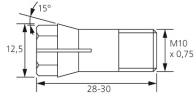

1	93062 COLLET SPZ 6MM GROUP 6	95032501	4007220212851	1	ST