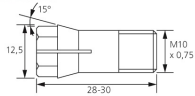

1	93067 COLLET SPZ 3/32" GROUP 6	95032516	4007220234969	1	ST