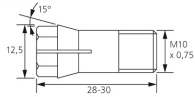

80106035-02

Item no.	Description	Article no.	EAN	Quantity	Selling Unit	Part
1	93072 COLLET SPZ 1/8" GROUP 6	95032504	4007220212882	1	ST	

1	95032510	95032510	4007220538791	1	ST	
---	----------	----------	---------------	---	----	--