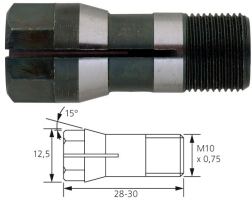

1	93057 COLLET SPZ 3MM GROUP 6	95032503	4007220212875	1	ST