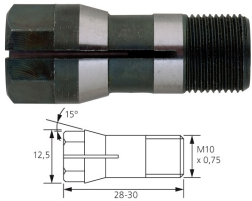

1	95032508	95032508	4007220212905	1	ST