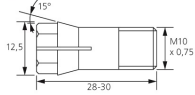

80106035-02

Item no.	Description	Article no.	EAN	Quantity	Selling Unit	Part
1	93072 COLLET SPZ 1/8" GROUP 6	95032504	4007220212882	1	ST	

1	95032510	95032510	4007220538791	1	ST	
---	----------	----------	---------------	---	----	--